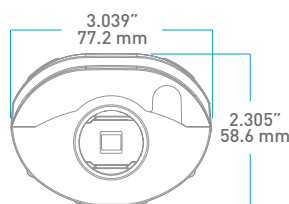

Misc

Approvals	FCC, CE, UL, cUL
Temperature Range	32°F to 104°F, 0°C to 40°C
Weight (grams)	353 g
Warranty	3 year
Lens Options	V6 Telephoto Lens 1/2" CS, 12-40 mm, F1.8, IR V7 Wide Angle Lens 1/2" CS, 4-12mm, F1.4, IR V16 Wide Angle Lens 1/3" CS, 2.8-12 mm, F1.4, IR W2 Wide Angle Lens 1/2" CS, 1.8-3 mm, F1.4 IR
Accessories	IQ76X-AVC IQ76X Series Analog Video Cable Adapter 6" (153mm)

Dimensions

Side

Front

Back