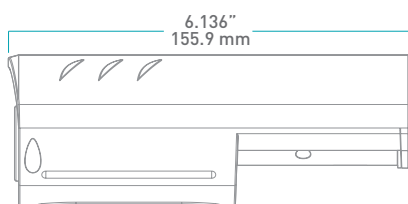

Misc

Approvals	FCC, CE, UL, cUL
Temperature Range	32°F to 104°F, 0°C to 40°C
Weight (grams)	353 g
Warranty	3 year
Lens Options	V6 Telephoto Lens 1/2" CS, 12-40 mm, F1.8, IR V7 Wide Angle Lens 1/2" CS, 4-12mm, F1.4, IR V16 Wide Angle Lens 1/3" CS, 2.8-12 mm, F1.4, IR W2 Wide Angle Lens 1/2" CS, 1.8-3 mm, F1.4 IR
Accessories	IQ76X-AVC IQ76X Series Analog Video Cable Adapter 6" (153mm)

Dimensions

Side

Front

Back