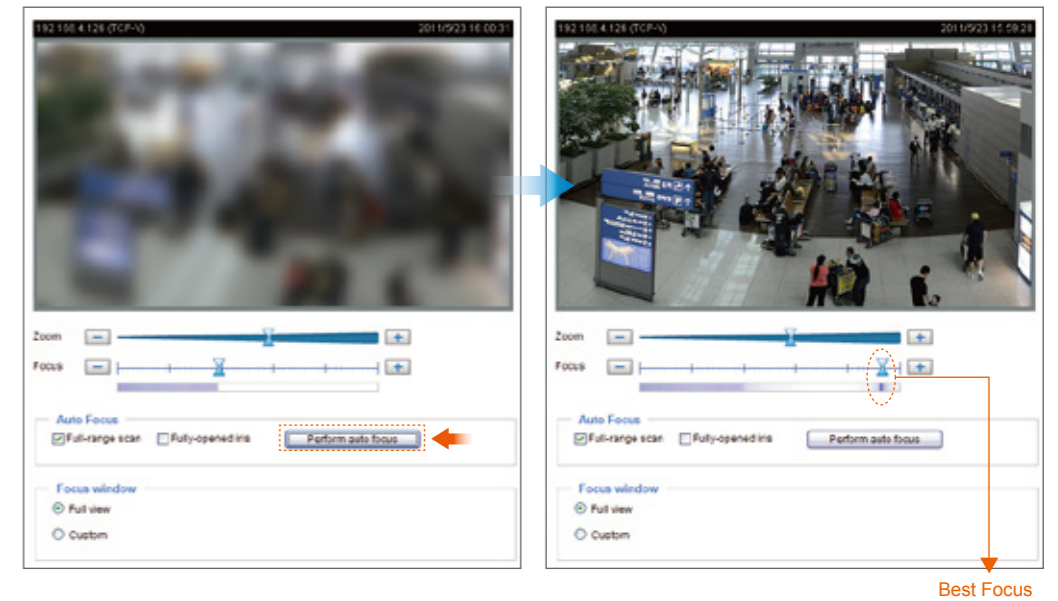

• Smart IR

When the Smart IR function is enabled, the camera automatically adjusts the IR lighting intensity in order to avoid overexposure in night mode and is highly beneficial in capturing usable video when the object of interest is close to the camera and IR LEDs.

Smart Focus System

• Remote Focus

To facilitate easier installation and adjustment, the FD8163 has adopted a lens with a built-in stepper motor that the installer can use to remotely control the focal length and precisely adjust the camera focus via the configuration webpage.