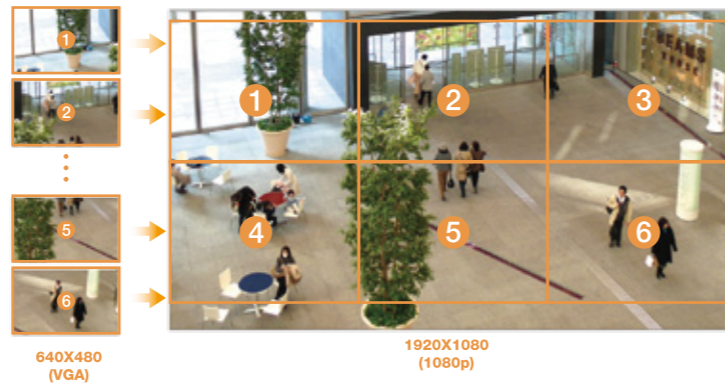

The FD8163 is especially well suited to monitor broad spaces such as shopping mall, airport, and hotel lobby, etc. In addition, it is excellent for applications requiring accurate recognition for post-content analysis, such as the identification of people or license plates.