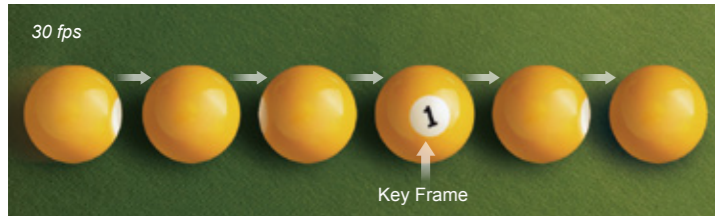

1080p Resolution at Full Frame Rate

The VIVOTEK FD8163 is able to transmit 30 fps @ 1080p with H.264 compression, while conventional megapixel cameras generally only achieve 10 to 15 fps due to hardware limitations. The ability to view and record footage at a full frame rate enables much more effective surveillance.