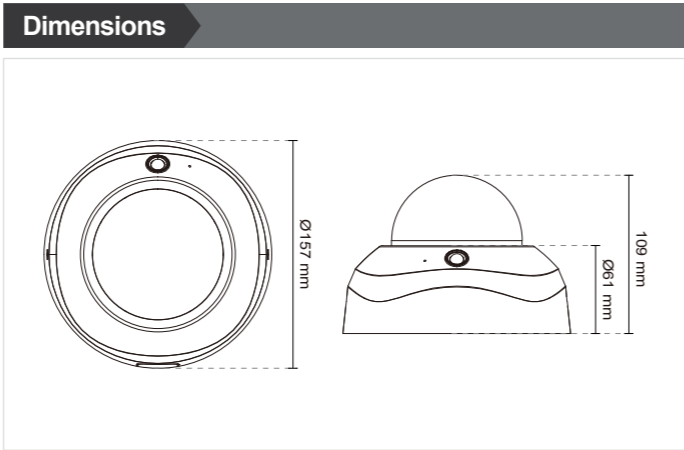

Alarm and Event	
Alarm Triggers	Video motion detection, manual trigger, digital input, periodical trigger, system boot, recording notification, camera tampering detection, PIR
Alarm Events	Event notification using digital output, HTTP, SMTP, FTP and NAS server File upload via HTTP, SMTP, FTP and NAS server
General	
Smart Focus System	Remote focus & easy focus
Connectors	RJ-45 for network/PoE connection Audio input/output AV output AC 24V power input DC 12V power input Digital input*1 Digital output*1
LED Indicator	System power and status indicator
Power Input	12V DC 24V AC IEEE 802.3af PoE Class 3
Power Consumption	DC 12V: 6.9W PoE: 9.3W AC 24V: 8.5W
Dimensions	Ø: 157 mm x 110 mm
Weight	Net: 840 g
Safety Certifications	CE, LVD, FCC Class B, VCCI, C-Tick
Operating Temperature	0°C ~ 50°C (32°F ~ 122°F)
Warranty	36 months
System Requirements	
Operating System	Microsoft Windows 7/Vista/XP/2000
Web Browser	Mozilla Firefox 7~10 (streaming only) Internet Explorer 7.x or 8.x
Other Players	VLC: 1.1.11 or above QuickTime: 7 or above
Included Accessories	
CD	User's manual, quick installation guide, Installation Wizard 2, ST7501 32-channel recording software
Others	Quick installation guide, warranty card, alignment sticker, T10 torx screwdriver, screws, plastic anchors, AV cable, software CD

Compatible Accessories

Mounting Kits Corner mount 				Power Adapter AA-221 DC 12V 				AA-341 AC 24V 			
Junction Box 				PoE Kits POE-IJ-1748NDN 802.3af Compliant PoE Injector 				Others AI-102 IR Illuminators 			
Wall Mount 				Adapter 							
Pole Mount 											
Pendant Mount 											
Recessed Kit 											

All specifications are subject to change without notice. Copyright © 2013 VIVOTEK INC. All rights reserved.

Distributed by:

VIVOTEK INC.
6F, No. 192, Lien-Cheng Rd., Chung-Ho, New Taipei City, 235, Taiwan, R.O.C.
| T: +886-2-82455282 | F: +886-2-82455532 | E: sales@vivotek.com

VIVOTEK USA, INC.
2050 Ringwood Avenue, San Jose, CA 95131
| T: 408-773-8686 | F: 408-773-8298 | E: salesusa@vivotek.com

Ver 1.0