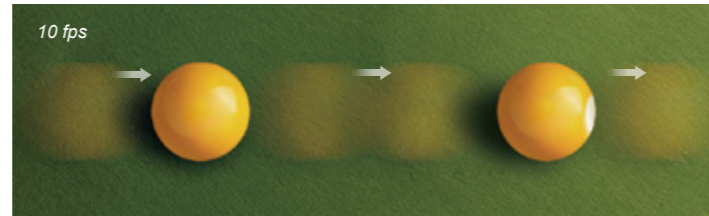

1080p Resolution at Full Frame Rate

The VIVOTEK FD8163 is able to transmit 30 fps @ 1080p with H.264 compression, while conventional megapixel cameras generally only achieve 10 to 15 fps due to hardware limitations. The ability to view and record footage at a full frame rate enables much more effective surveillance.